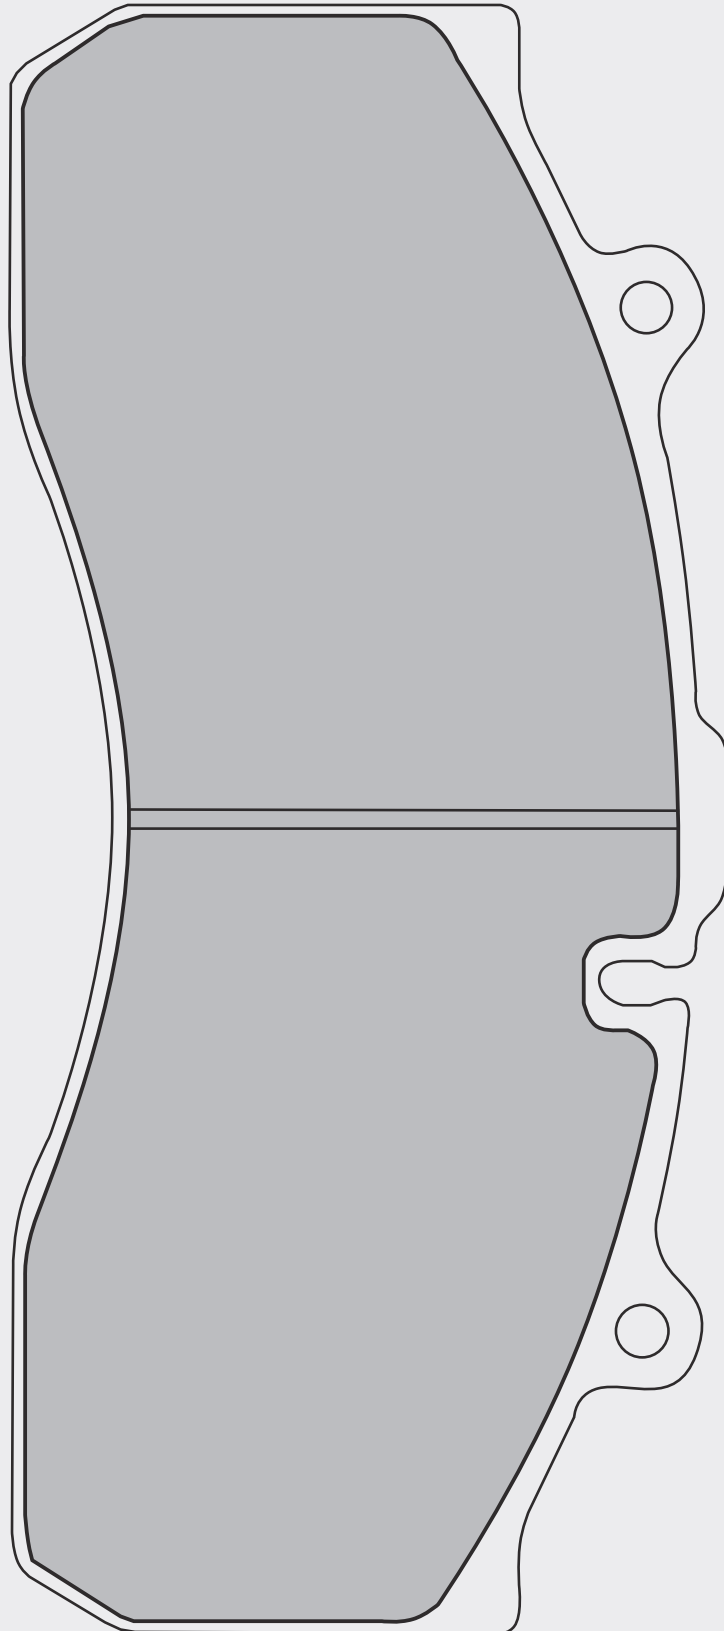

HALDEX DB22

SUPER HEAVY DUTY

TRP PAD NO.

AD1527SD

WVA

29185

MATERIAL

TRP1310SHD

CALIPER

HALDEX DB22

HEIGHT 104.5mm

LENGTH 247.6mm

THICKNESS 30mm

PAD SHAPE

HALDEX DB22

SUPER HEAVY DUTY

TRP PAD NO.

AD1527SD

WVA

29185

MATERIAL

TRP1310SHD

CALIPER

HALDEX DB22

HEIGHT

104.5mm

LENGTH

247.6mm

THICKNESS

30mm

ACCESSORY KIT

***NOT TO SCALE**