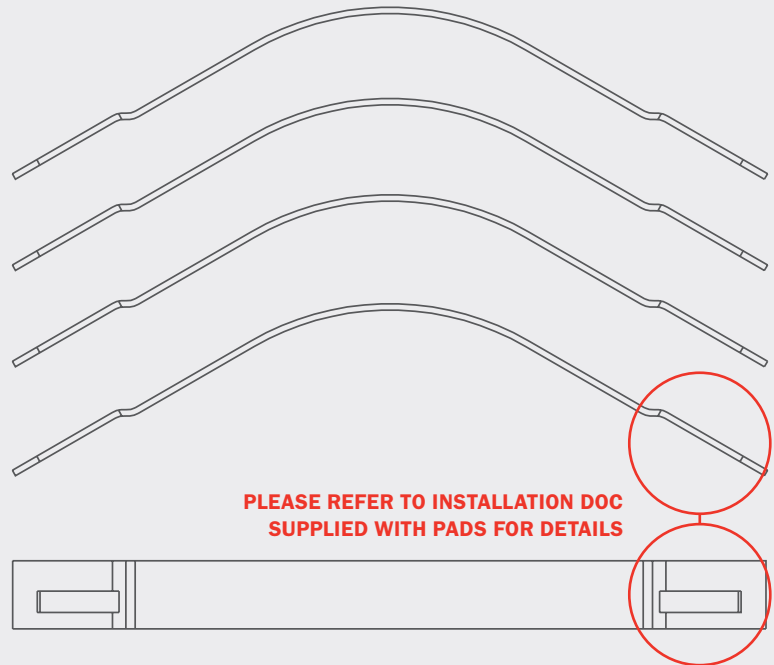

KNORR PROTEC SB7000

HEAVY DUTY

TRP PAD NO.

0908134

WVA

29253

MATERIAL

TRP1210HD

CALIPER

KNORR PROTEC SB7000

HEIGHT 108mm

LENGTH 247.5mm

THICKNESS 30mm

ACCESSORY KIT

*NOT TO SCALE

SUPER HEAVY DUTY

HEIGHT 108mm

LENGTH 247.5mm

THICKNESS 30mm